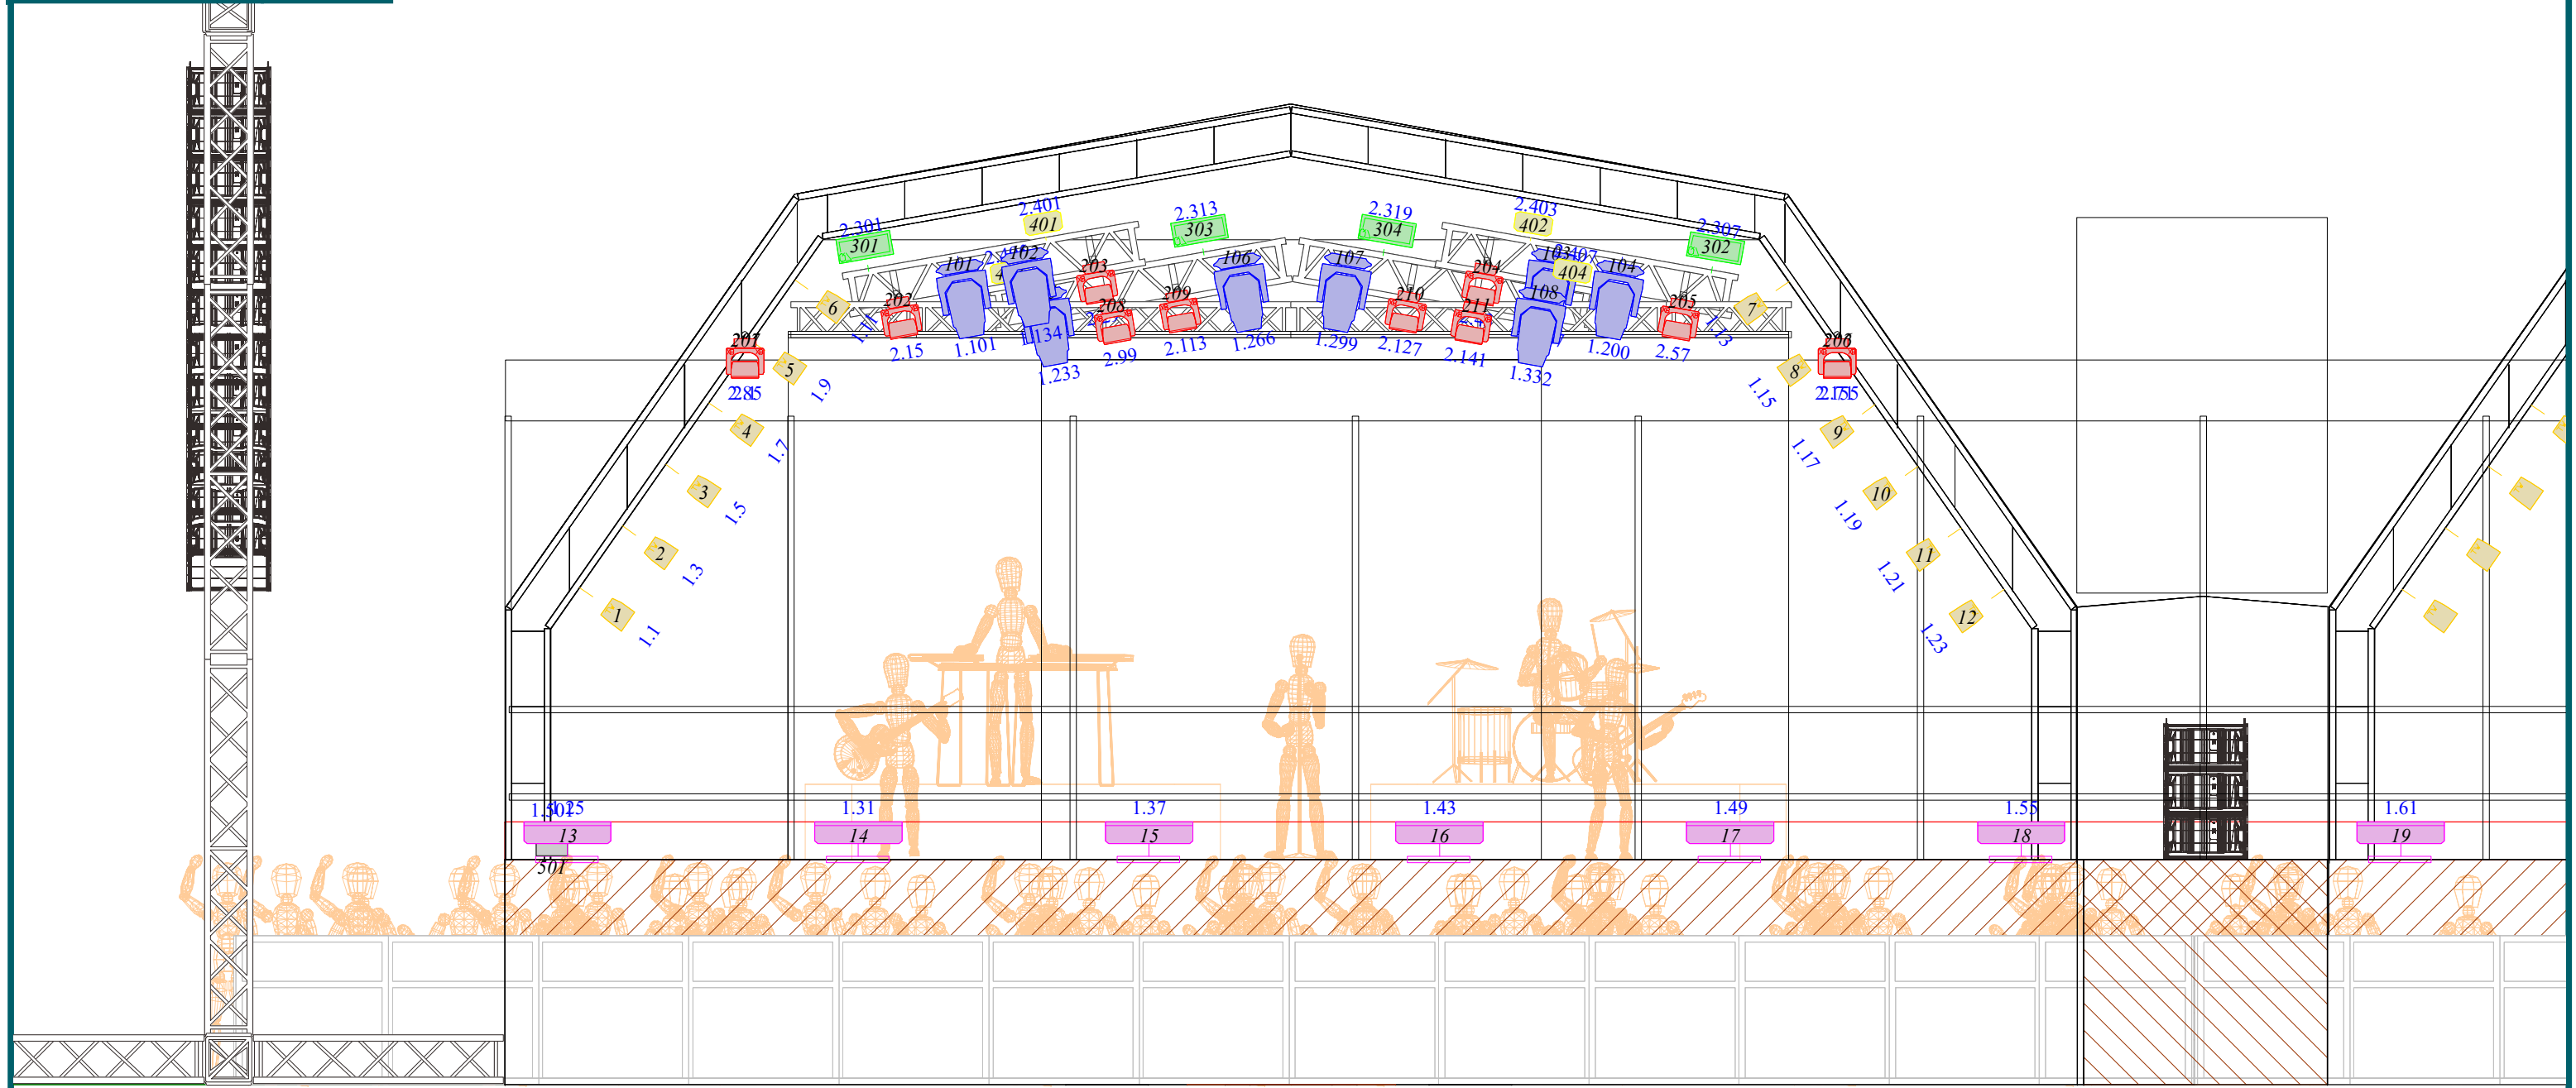

LEGEND								Project Title: Sølund festival 2024		Project Date: 11/6/2026		Made By: Hugin Ravn Hendriksen	
Name:	StudioCOB Plus TW	SGM Sixpack	Acme IP Blinder	CLF Orion	Mac Aura XB	SGM Q-7	Hazebase High power 2600	Customer: Lasse Mortensen	Venue: Store Scene				
Mode:	2Ch	6CH	2CH	33	Standart	6CH RAW	2CH						
Count:	12	12	4	8	12	4	2	Note: DESK FOH: GrandMA3 Light 1 pcs. Cat6 Network Guestline SMOKE + FAN S.R. 1.501 + 502 SMOKE + FAN S.L. 1.503 + 504