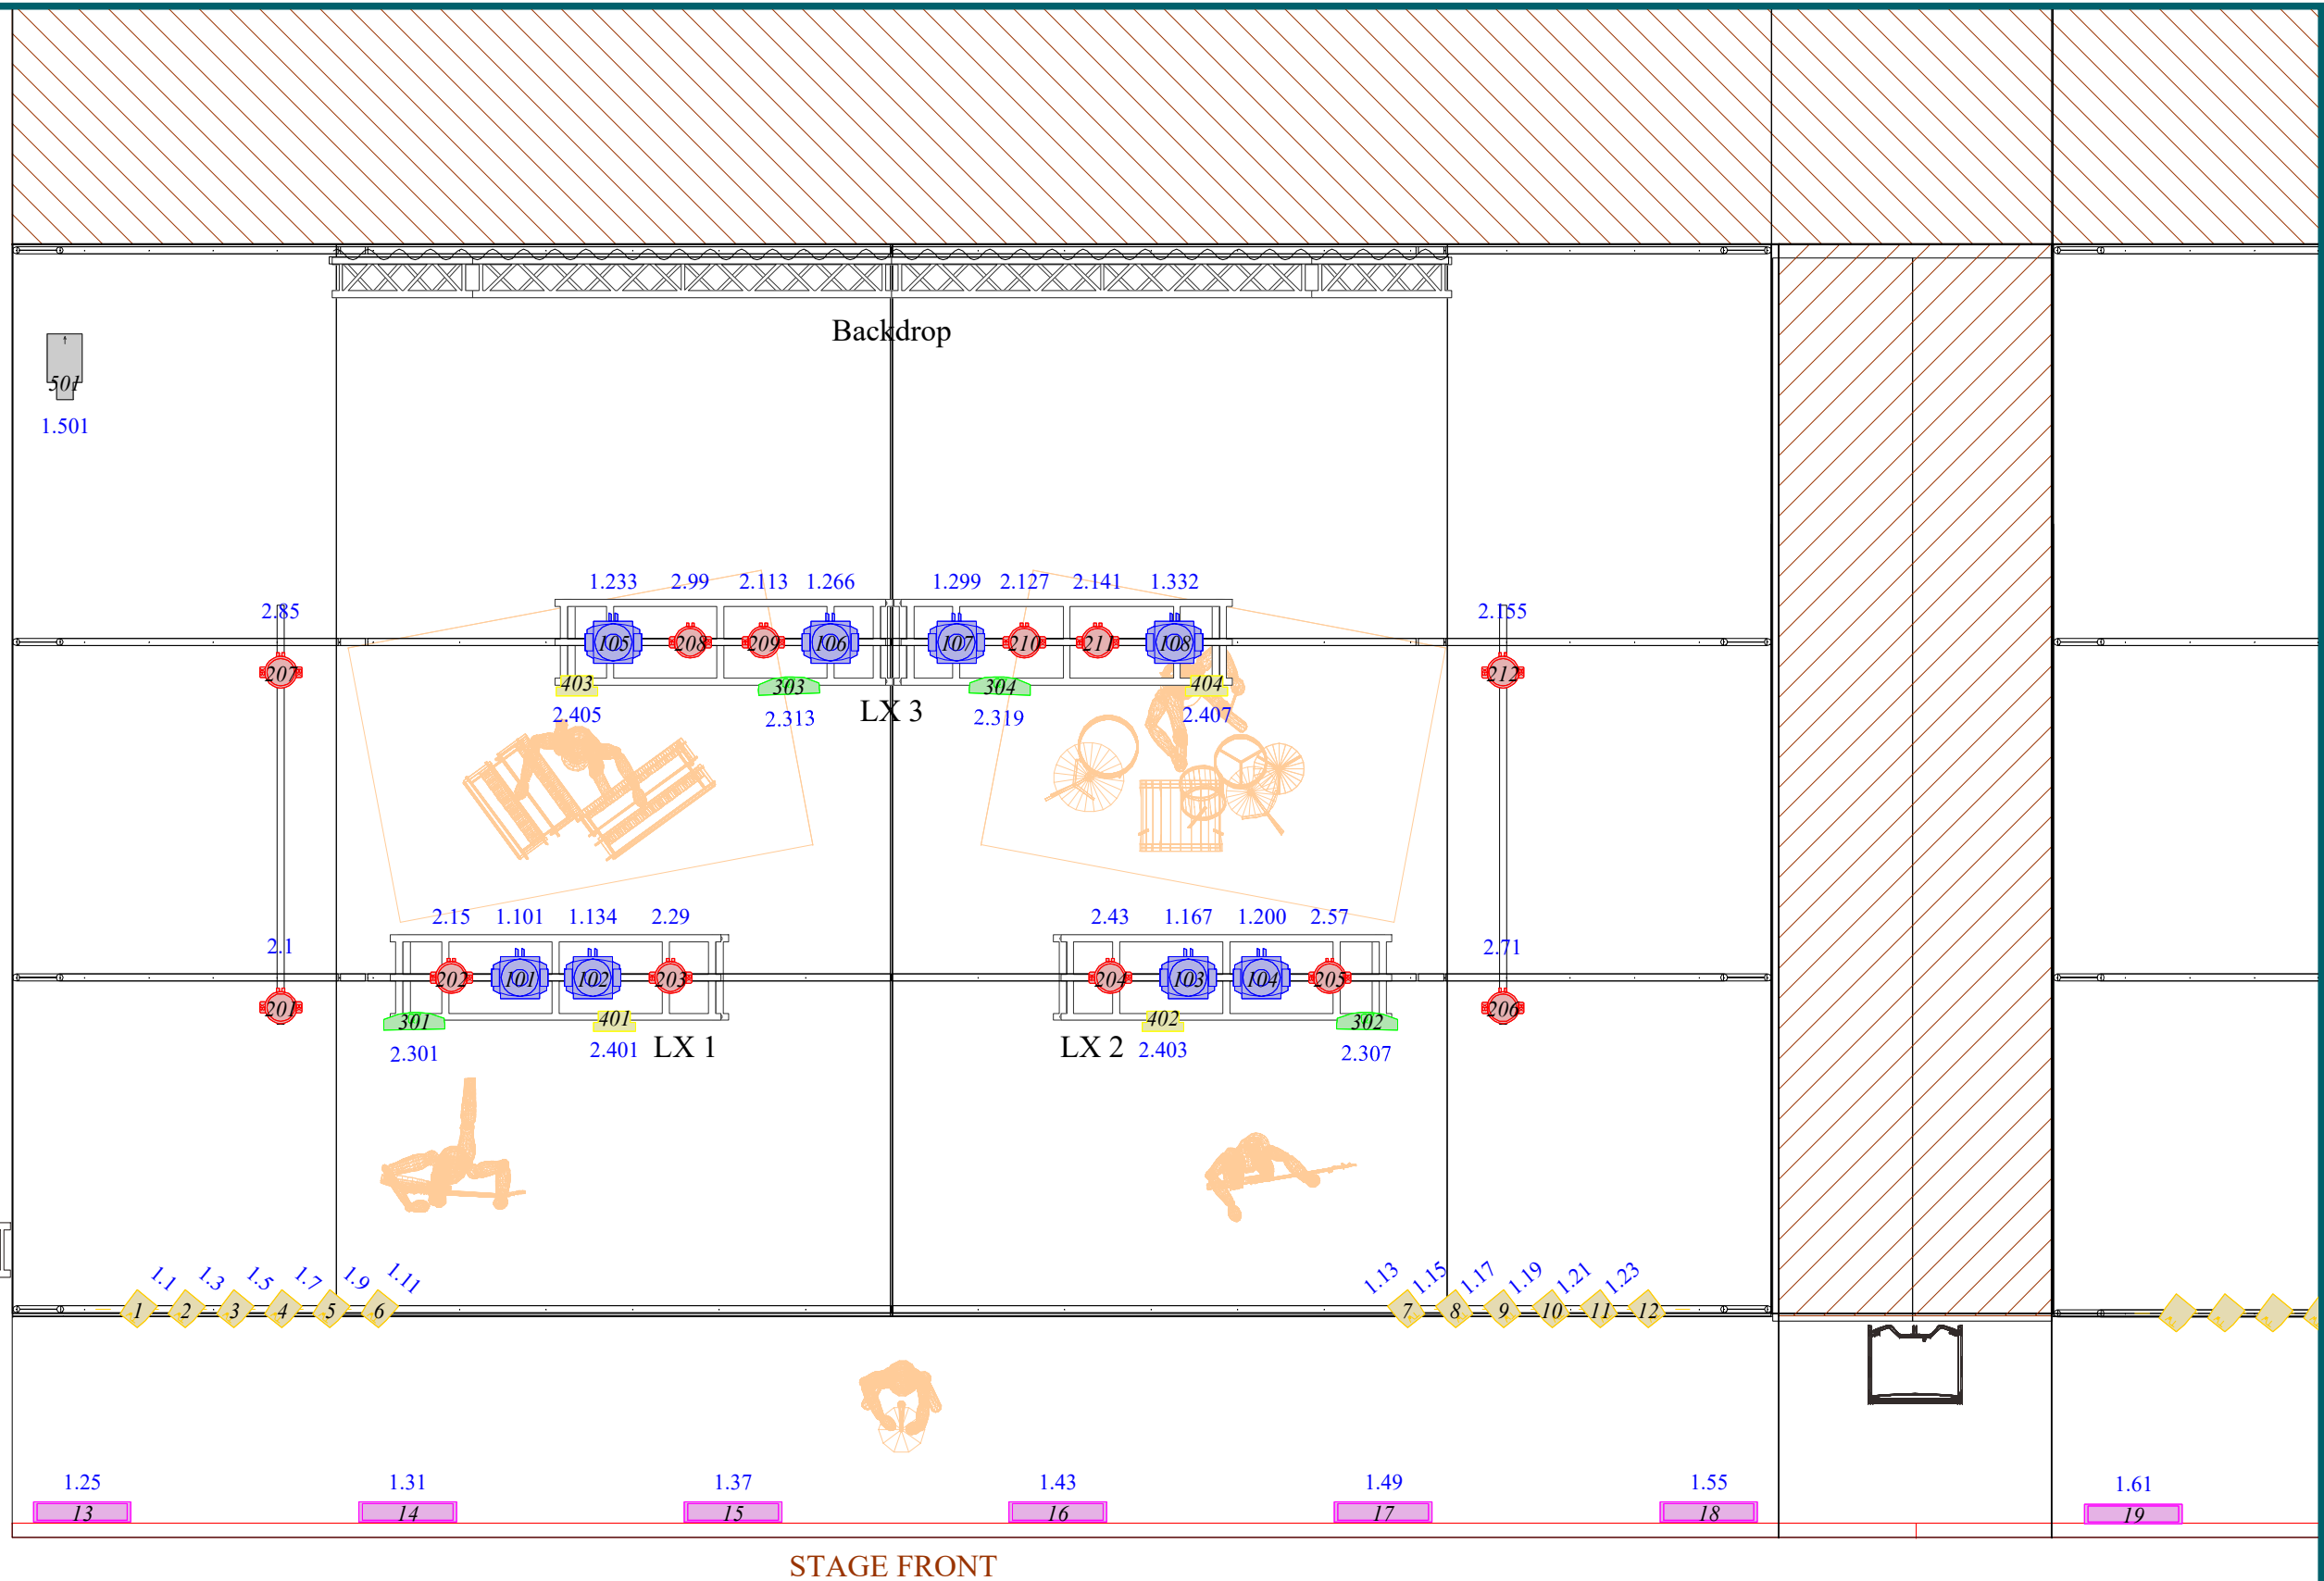

# SØLUND MUSIK FESTIVAL STORE SCENE 2024

TOP VIEW

SCALE  
1:50

LEGEND

Name:	StudioCOB Plus TW	SGM Sixpack	Acme IP Blinder	CLF Orion	Mac Aura XB	SGM Q-7	Hazebase High power 2600
Mode:	2Ch	6CH	2CH	33	Standart	6CH RAW	2CH
Count:	12	12	4	8	12	4	2

**Project Title:**  
Sølund festival 2024

**Customer:**  
Lasse Mortensen

**Note:**  
DESK FOH: GrandMA3 Light  
1 pcs. Cat6 Network Guestline  
SMOKE + FAN S.R. 1.501 + 502  
SMOKE + FAN S.L. 1.503 + 504

**Project Date:**  
11/6/2026

**Venue:**  
Store Scene

**Made By:**  
Hugin Ravn  
Hendriksen

LEGEND								Project Title: Sølund festival 2024		Project Date: 11/6/2026		Made By: Hugin Ravn Hendriksen	
Name:	StudioCOB Plus TW	SGM Sixpack	Acme IP Blinder	CLF Orion	Mac Aura XB	SGM Q-7	Hazebase High power 2600	Customer: Lasse Mortensen	Venue: Store Scene				
Mode:	2Ch	6CH	2CH	33	Standart	6CH RAW	2CH						
Count:	12	12	4	8	12	4	2	<b>Note:</b> DESK FOH: GrandMA3 Light 1 pcs. Cat6 Network Guestline SMOKE + FAN S.R. 1.501 + 502 SMOKE + FAN S.L. 1.503 + 504					

<b>Project Title:</b> Sølund festival 2024	<b>Project Date:</b> 11/6/2026	<b>Made By:</b> Hugin Ravn Hendriksen
<b>Customer:</b> Lasse Mortensen	<b>Venue:</b> Store Scene	
<b>Note:</b> DESK FOH: GrandMA3 Light 1 pcs. Cat6 Network Guestline SMOKE + FAN S.R. 1.501 + 502 SMOKE + FAN S.L. 1.503 + 504		