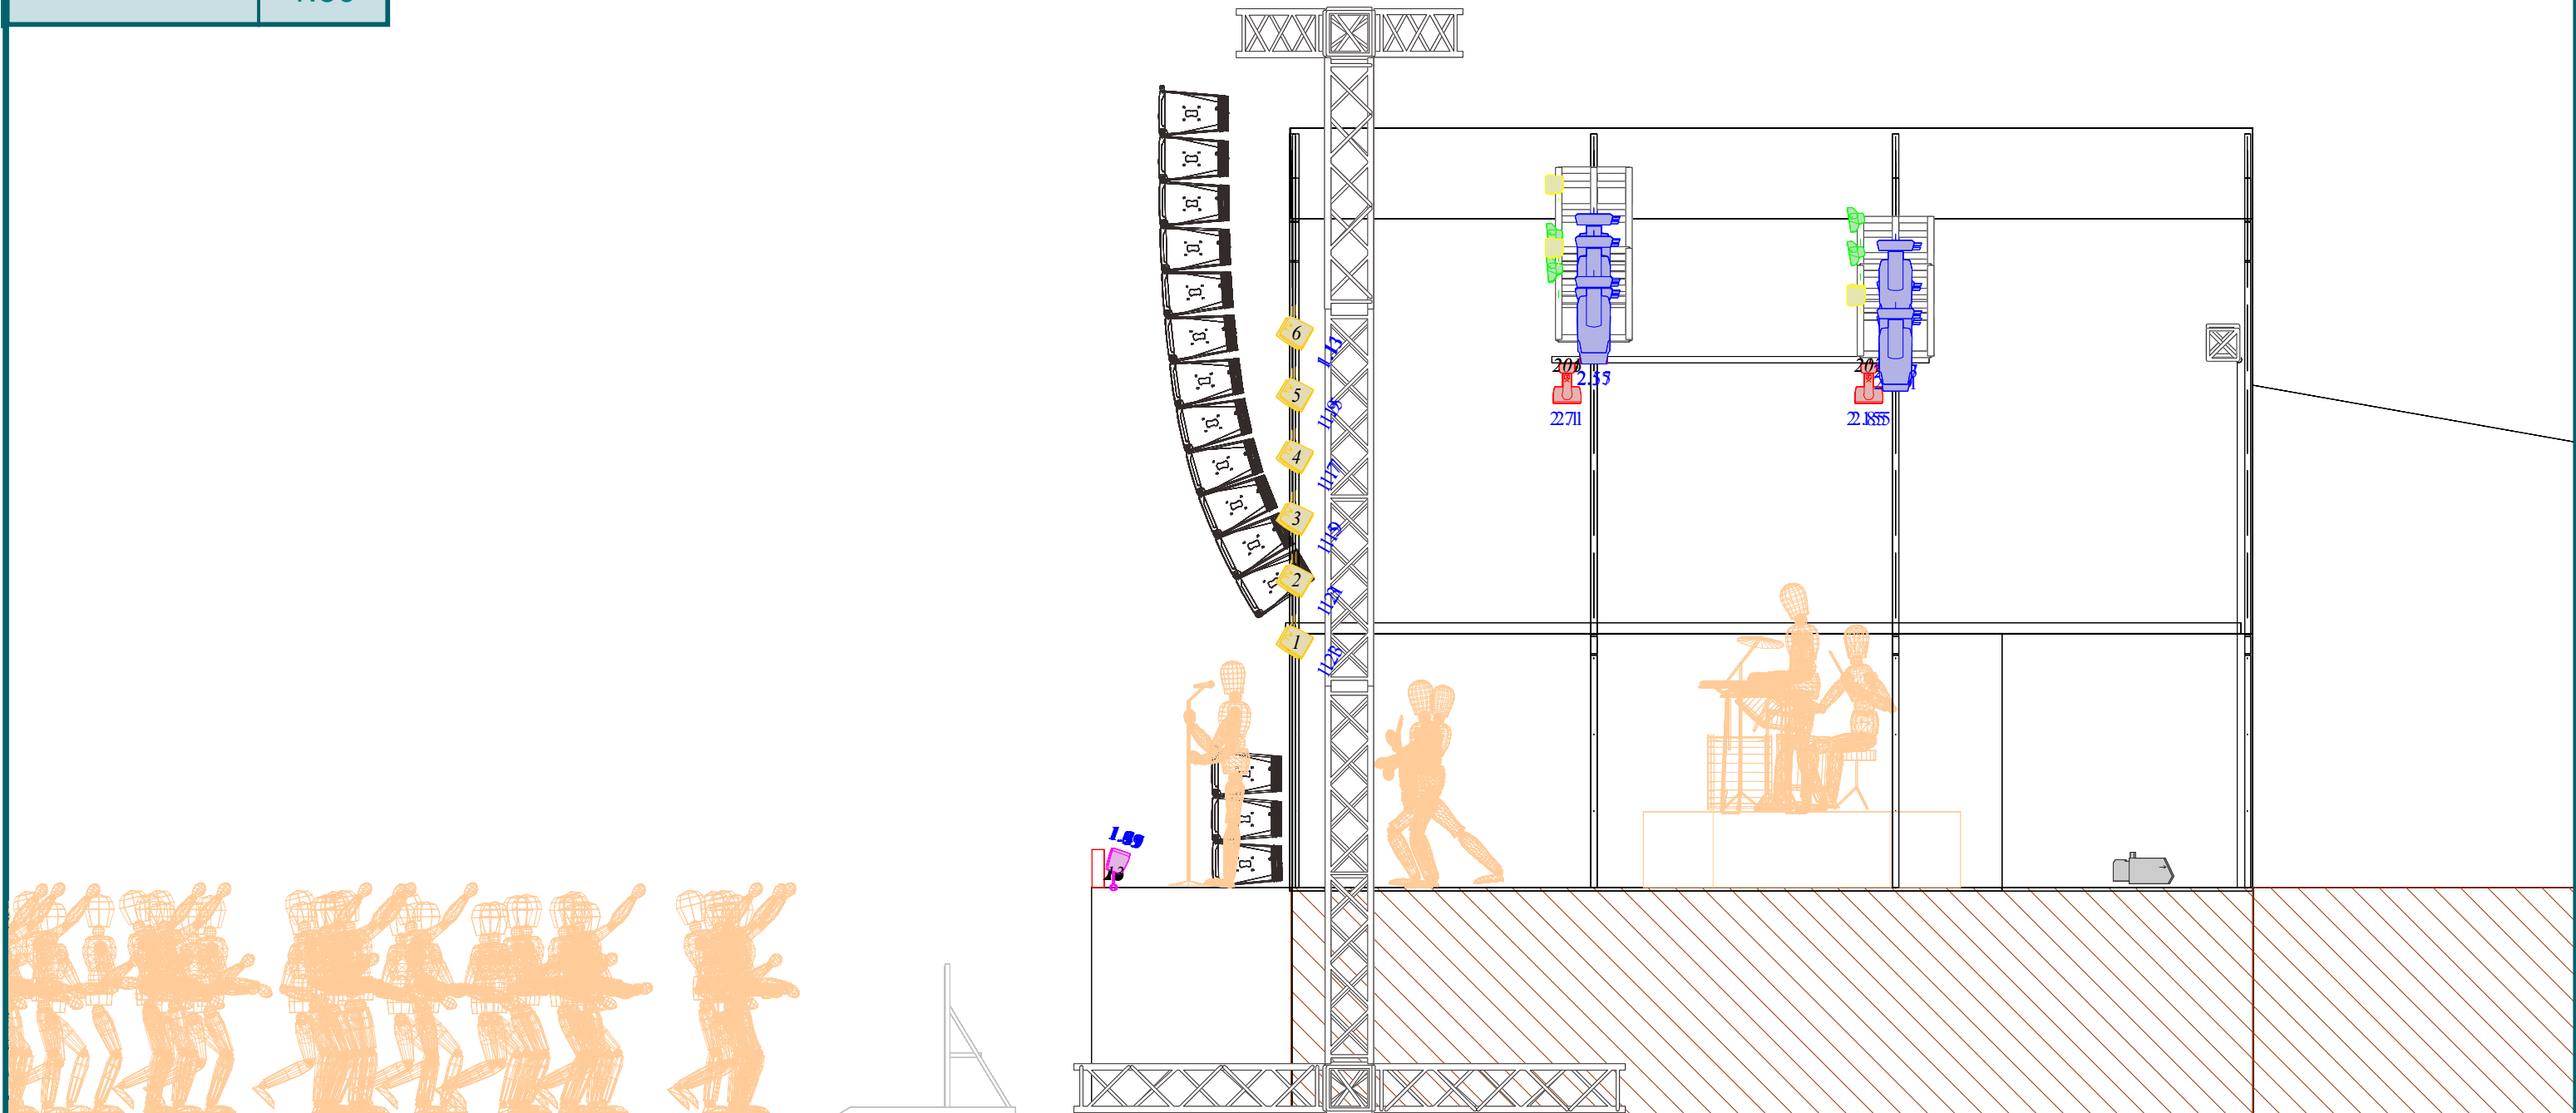

**Project Date:**  
11/6/2026

**Venue:**  
Store Scene

**Made By:**  
Hugin Ravn  
Hendriksen

LEGEND								Project Title: Sølund festival 2024		Project Date: 11/6/2026		Made By: Hugin Ravn Hendriksen	
Name:	StudioCOB Plus TW	SGM Sixpack	Acme IP Blinder	CLF Orion	Mac Aura XB	SGM Q-7	Hazebase High power 2600	Customer: Lasse Mortensen	Venue: Store Scene				
Mode:	2Ch	6CH	2CH	33	Standart	6CH RAW	2CH						
Count:	12	12	4	8	12	4	2	<b>Note:</b> DESK FOH: GrandMA3 Light 1 pcs. Cat6 Network Guestline SMOKE + FAN S.R. 1.501 + 502 SMOKE + FAN S.L. 1.503 + 504					